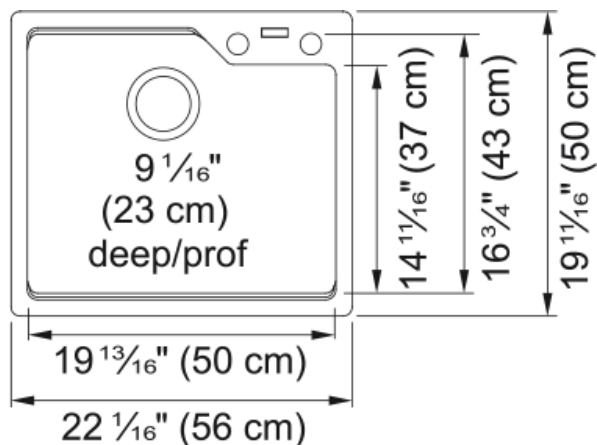

Urban Drop In Sink - MGSM2022-9CHAN | 114.0637.944

Technical Data

Aspect

Sink type	Sink
Type of material	Granite
Number of bowls	1
Color	Champagne
Surface finish	None

Product Dimensions

Exterior size: right to left	22.047
Exterior size: front to back	19.685
Large bowl size: right to left	19.685
Large bowl size: front to back	16.732
Large bowl: depth	9.055

Installation

Minimum cabinet size	24"
----------------------	-----

Product specifications

Installation type	Topmount / drop in
Drain hole	3 1/2"
Position of drainer	No drainer

Product identification

Product brand	Kindred
Collection	Urban
Certified by	CUPC